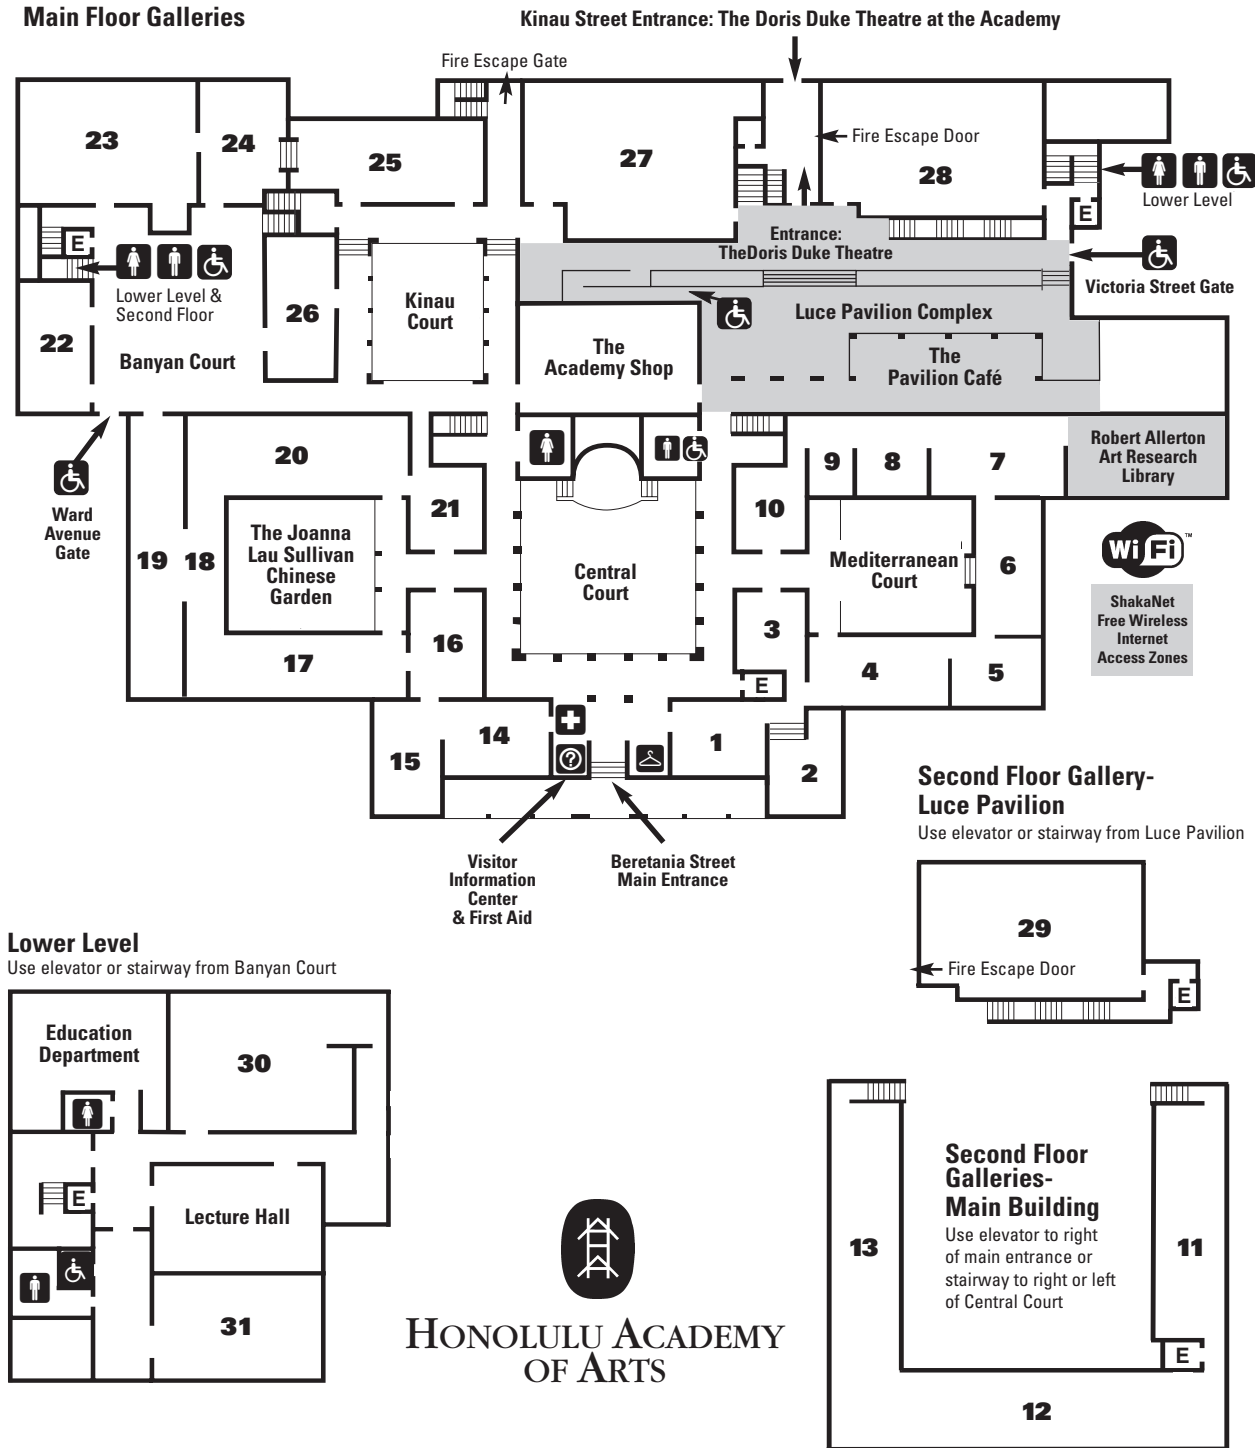

**MAIN FLOOR GALLERIES**

- 1** Mediterranean and Near Eastern Antiquities
- 2** Italian Renaissance Art
- 3** Late-Medieval and Renaissance Art in Northern Europe
- 4** 18th-Century British Art
- 5** 17th-Century European Art
- 6** 18th-Century European Art
- 7** East Meets West: The Asia Trade
- 8** East Meets West: The Western Response
- 9** East Meets West: Images of the Pacific
- 10** 19th- and 20th-Century European Painting and Sculpture
- 14** Asian Temporary Exhibitions
- 15** Korean Art
- 16** Maurice J. Sullivan Family Gallery of Chinese Art

**Main Floor Galleries**

- 17** Drs. Ben and A. Jess Shenson Gallery of Chinese Art
- 18** Arts of Shinto
- 19** Pan-Asian Buddhism
- 20** Japanese Art
- 21** The Robert F. Lange Foundation Gallery; The James A. and Mari Michener collection of Japanese Woodblock Prints.
- 22** Textiles
- 23** Jhamandas Watumull Gallery of Indian Art
- 24** John Young Gallery of Southeast Asian Art
- 25** The Christensen Fund Gallery of Indonesian Art
- 26** Arts of the Islamic World
- 27** Clare Boothe Luce Gallery of Modern and Contemporary Art
- 28** The Henry R. Luce Gallery

**SECOND FLOOR GALLERIES**

- 29** The John Dominis and Patches Damon Holt Gallery: The Arts of Hawai'i
- 11** The George and Nancy Ellis Gallery: Art of the Philippines

- 12** American Art: 1750–1900
- 13** The Pacific Islands

**LOWER LEVEL**

- 30** Education Department Galleries
- 31**